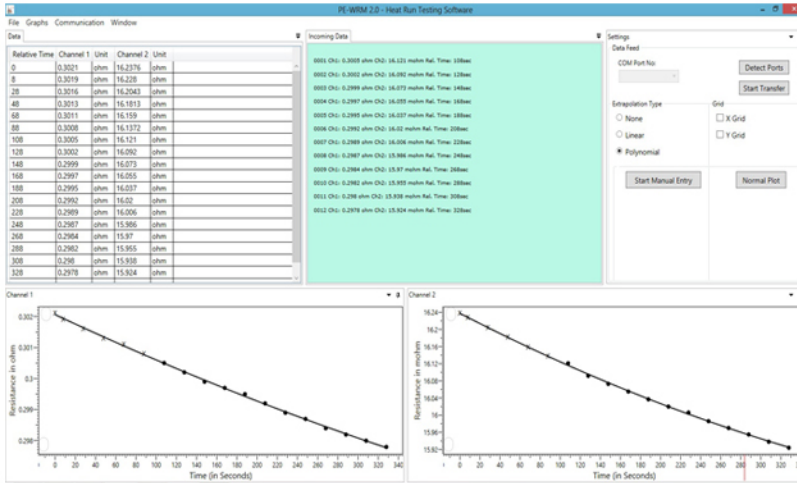

Heat Run Testing Software PE-WRM 2.0

Heat Run Main Window