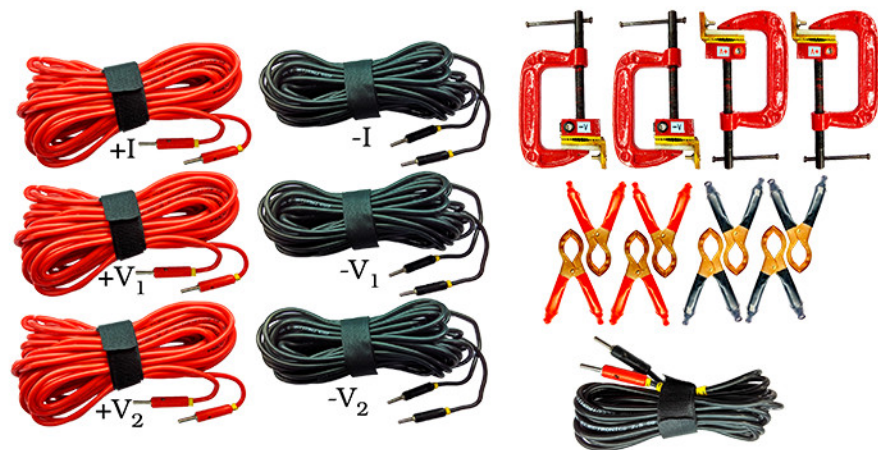

## ACCESSORIES

- 12m Probe Set
- 4 inch 'C' Clamps
- Crocodile Clip Set
- Instruction Manual
- Mains Cord
- Carrying Case

Carrying Case  
(Instrument + Probeset)

Probe Set

**WE ARE CONDUCTIVE TO RESISTIVE MEASUREMENTS**