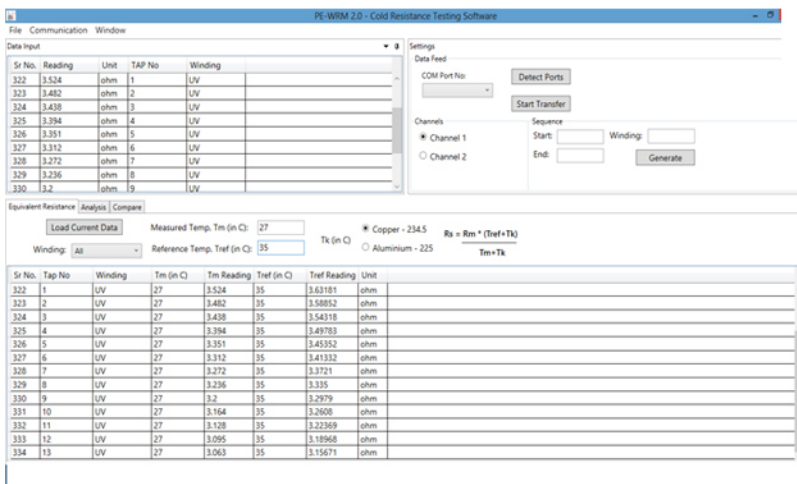

Hot Temperature Calculation Window

Cold Resistance (Rc):

Cold Temp (in C) Tc:

Hot Resistance (Rh):

Hot Temp (Th)

Constant (Tk)

☒ Copper (235)

☐ Aluminium (225)

$$Th = \frac{Rh(Tc + Tk)}{Rc} - Tk$$

Cold Resistance Window (Tap Changer Readings Window)